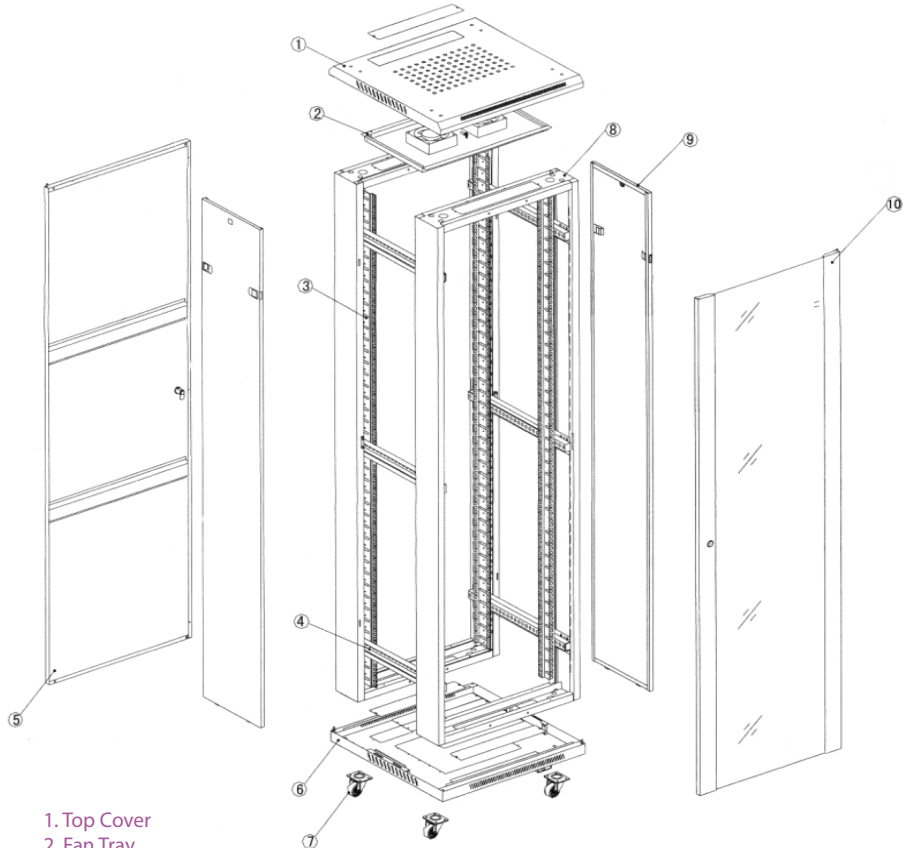

- Elegance look, profound technical, precise dimension with modern taste.
- Maximum loading 800kg.
- Wire path on the top and bottom can be closed.
- Install caster and support at the same time.
- Optional bottom seat for stable stand, bottom wiring, bottom cold ventilation.
- Side door and rear / front door can be taken down easily.
- Can be customized to individual requirements.
- The frame can be removed according to requirement, "U" that is marked in the frame.
- Detachable composite structure, more convenient for being shipped.

PRODUCT INFORMATION	
Part Number	Product Description
GN-002-6622	Giganet 22U Width 600mm Depth 600mm Glass Door Cabinet
GN-002-6822	Giganet 22U Width 600mm Depth 800mm Glass Door Cabinet
GN-002-8822	Giganet 22U Width 800mm Depth 800mm Glass Door Cabinet

STANDARD: Comply with ANSI/EIA RS-310-D, IEC297-2, DIN41494;  
PART1, DIN41494; PART7, GB/T3047; 2-92STANDARD

**SCHEMATICS:**

1. Top Cover
2. Fan Tray
3. Trail
4. Connector bar
5. Rear door
6. Bottom
7. Castor
8. Frame
9. Side door
10. Front door

**Material:** SPCC quality cold rolled steel

**Thickness:** Square hole strips 2.0mm, others 1.2mm

**Color:** RAL9004 (Signal Black),

RAL7044 (Silk Grey - on special order)

**Surface finish:** degrease, acid pickling, rust prevention  
and parkerizing, pure water cleaning,  
static electricity plastic painting