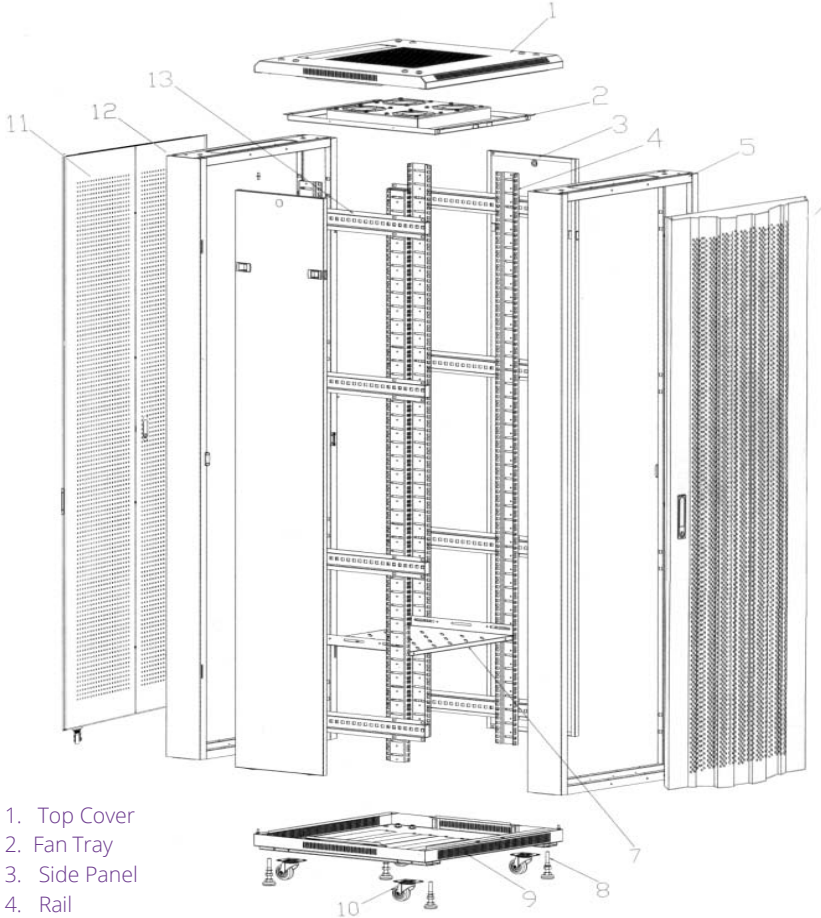

- Elegance look, profound technical, precise dimension with modern taste.
- Maximum loading 800kg.
- Wire path on the top and bottom can be closed.
- Install caster and support at the same time.
- Optional bottom seat for stable stand, bottom wiring, bottom cold ventilation.
- Side door and rear / front door can be taken down easily.
- Can be customized to individual requirements.
- The frame can be removed according to requirement, "U" that is marked in the frame.
- Detachable composite structure, more convenient for being shipped.

PRODUCT INFORMATION

Part Number	Product Description
GN-001-6618	Giganet 18U Width 600mm Depth 600mm Mesh Door Cabinet
GN-001-6818	Giganet 18U Width 600mm Depth 800mm Mesh Door Cabinet
GN-001-8818	Giganet 18U Width 800mm Depth 800mm Mesh Door Cabinet

STANDARD: Comply with ANSI/EIA RS-310-D, IEC297-2, DIN41494;
PART1, DIN41494; PART7, GB/T3047; 2-92STANDARD

SCHEMATICS:

1. Top Cover
2. Fan Tray
3. Side Panel
4. Rail
5. Frame
6. Front Door
7. Fixed Shelf
8. M12 adjustable feet
9. Bottom
10. Castor with brake
11. Ventilation rear door-right
12. Ventilation rear door-left
13. Beam