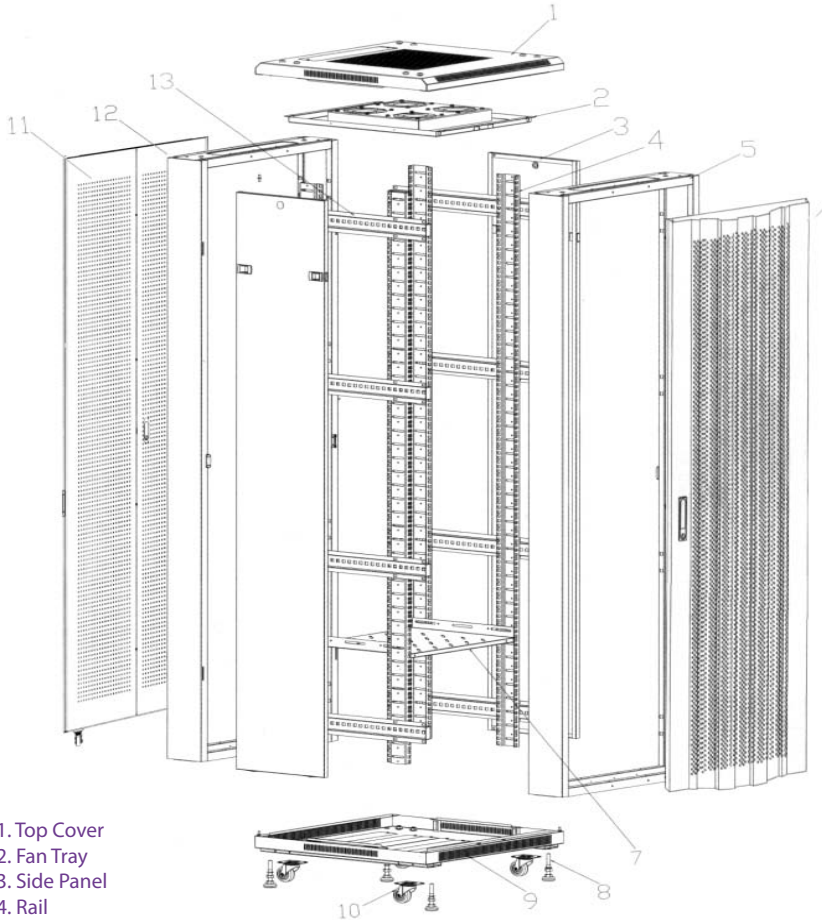

- Elegance look, profound technical, precise dimension with modern taste.
- Maximum loading 800kg.
- Wire path on the top and bottom can be closed.
- Install caster and support at the same time.
- Optional bottom seat for stable stand, bottom wiring, bottom cold ventilation.
- Side door and rear / front door can be taken down easily.
- Can be customized to individual requirements.
- The frame can be removed according to requirement, "U" that is marked in the frame.
- Detachable composite structure, more convenient for being shipped.

PRODUCT INFORMATION

Part Number	Product Description
GN-001-6622	Giganet 22U Width 600mm Depth 600mm Mesh Door Cabinet
GN-001-6822	Giganet 22U Width 600mm Depth 800mm Mesh Door Cabinet
GN-001-8822	Giganet 22U Width 800mm Depth 800mm Mesh Door Cabinet

Floor Standing Network Cabinet

STANDARD: Comply with ANSI/EIA RS-310-D, IEC297-2, DIN41494;
PART1, DIN41494; PART7, GB/T3047; 2-92STANDARD

SCHEMATICS:

1. Top Cover
2. Fan Tray
3. Side Panel
4. Rail
5. Frame
6. Front Door
7. Fixed Shelf
8. M12 adjustable feet
9. Bottom
10. Castor with brake
11. Ventilation rear door-right
12. Ventilation rear door-left
13. Beam