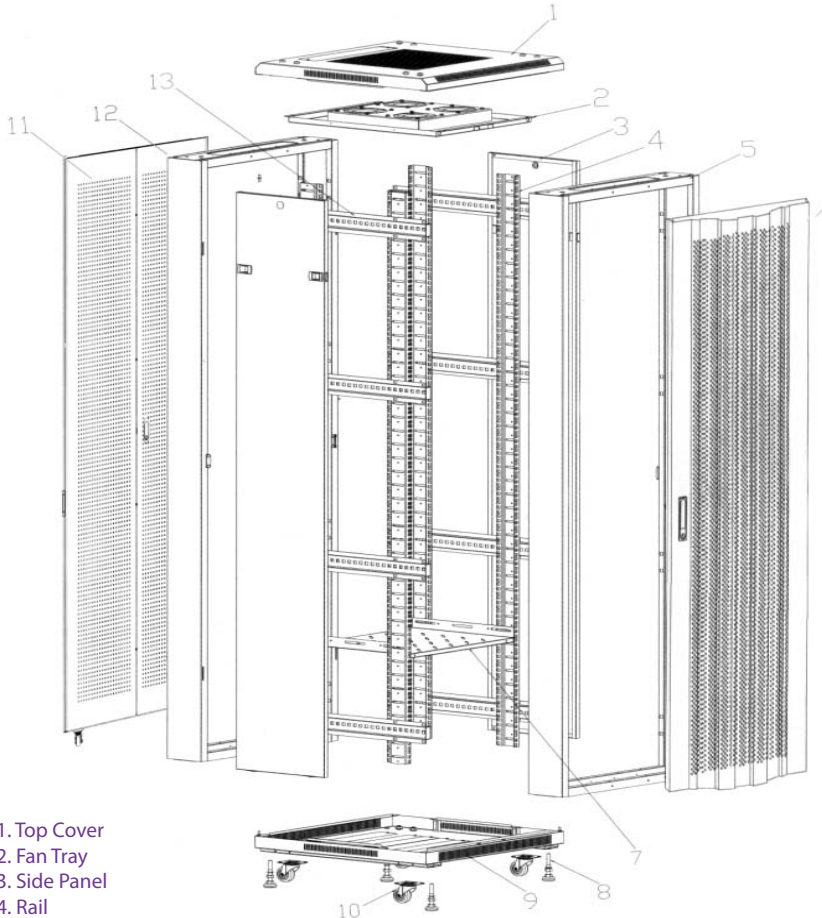

- Elegance look, profound technical, precise dimension with modern taste.
- Maximum loading 800kg.
- Wire path on the top and bottom can be closed.
- Install caster and support at the same time.
- Optional bottom seat for stable stand, bottom wiring, bottom cold ventilation.
- Side door and rear / front door can be taken down easily.
- Can be customized to individual requirements.
- The frame can be removed according to requirement, "U" that is marked in the frame.
- Detachable composite structure, more convenient for being shipped.

PRODUCT INFORMATION

Part Number	Product Description
GN-001-6642	Giganet 42U Width 600mm Depth 600mm Mesh Door Cabinet
GN-001-6842	Giganet 42U Width 600mm Depth 800mm Mesh Door Cabinet
GN-001-8842	Giganet 42U Width 800mm Depth 800mm Mesh Door Cabinet

STANDARD: Comply with ANSI/EIA RS-310-D, IEC297-2, DIN41494;
PART1, DIN41494; PART7, GB/T3047; 2-92STANDARD

SCHEMATICS:

1. Top Cover
2. Fan Tray
3. Side Panel
4. Rail
5. Frame
6. Front Door
7. Fixed Shelf
8. M12 adjustable feet
9. Bottom
10. Castor with brake
11. Ventilation rear door-right
12. Ventilation rear door-left
13. Beam