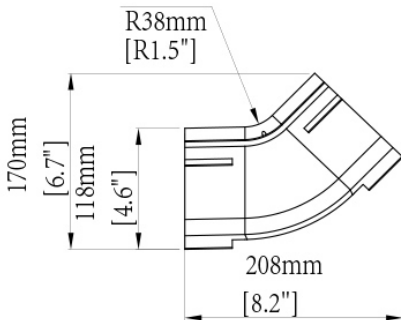

Giganet 120mm Internal Raiser 45° attaches to 4"x10" channel and/or fitting to create a 45° upward angle from a straight horizontal run. Used with 45° down elbow to change the level of a horizontal run.

PRODUCT INFORMATION	
Part Number	Product Description
GN-100-120-IR45°	Giganet 120mm Internal Raiser 45°
GN-100-120-IR45°-CV	Giganet 120mm Internal Raiser 45° Cover