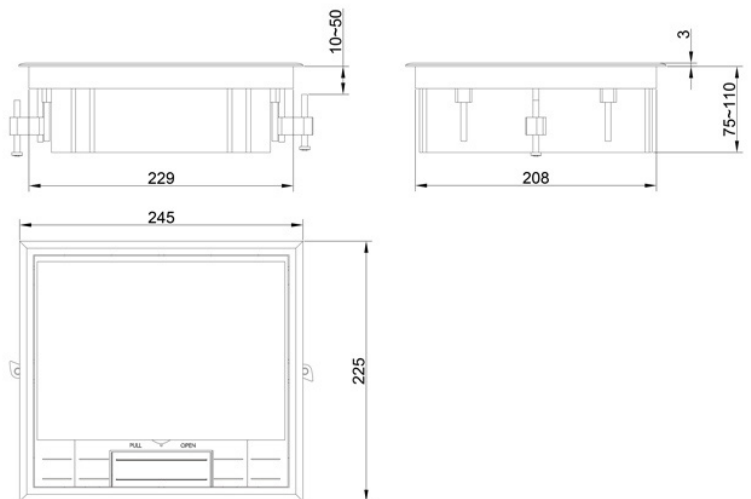

PRODUCT INFORMATION

Part Number	Product Description
GN-FB-245P/120	Giganet Access Floor Box 2 Compartments (213mm X 133mm)